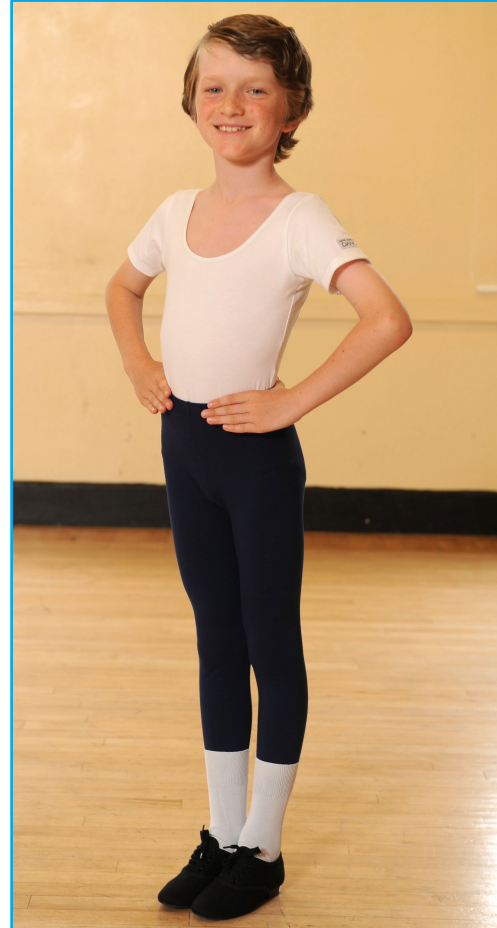

## Grade III, IV & V Ballet Boys

- White RAD Leotard
- Navy RAD shorts
- White Socks
- White ballet shoes with white elastics
- Character Shoes: Low heel (2cm) black canvas lace-up with black suede sole